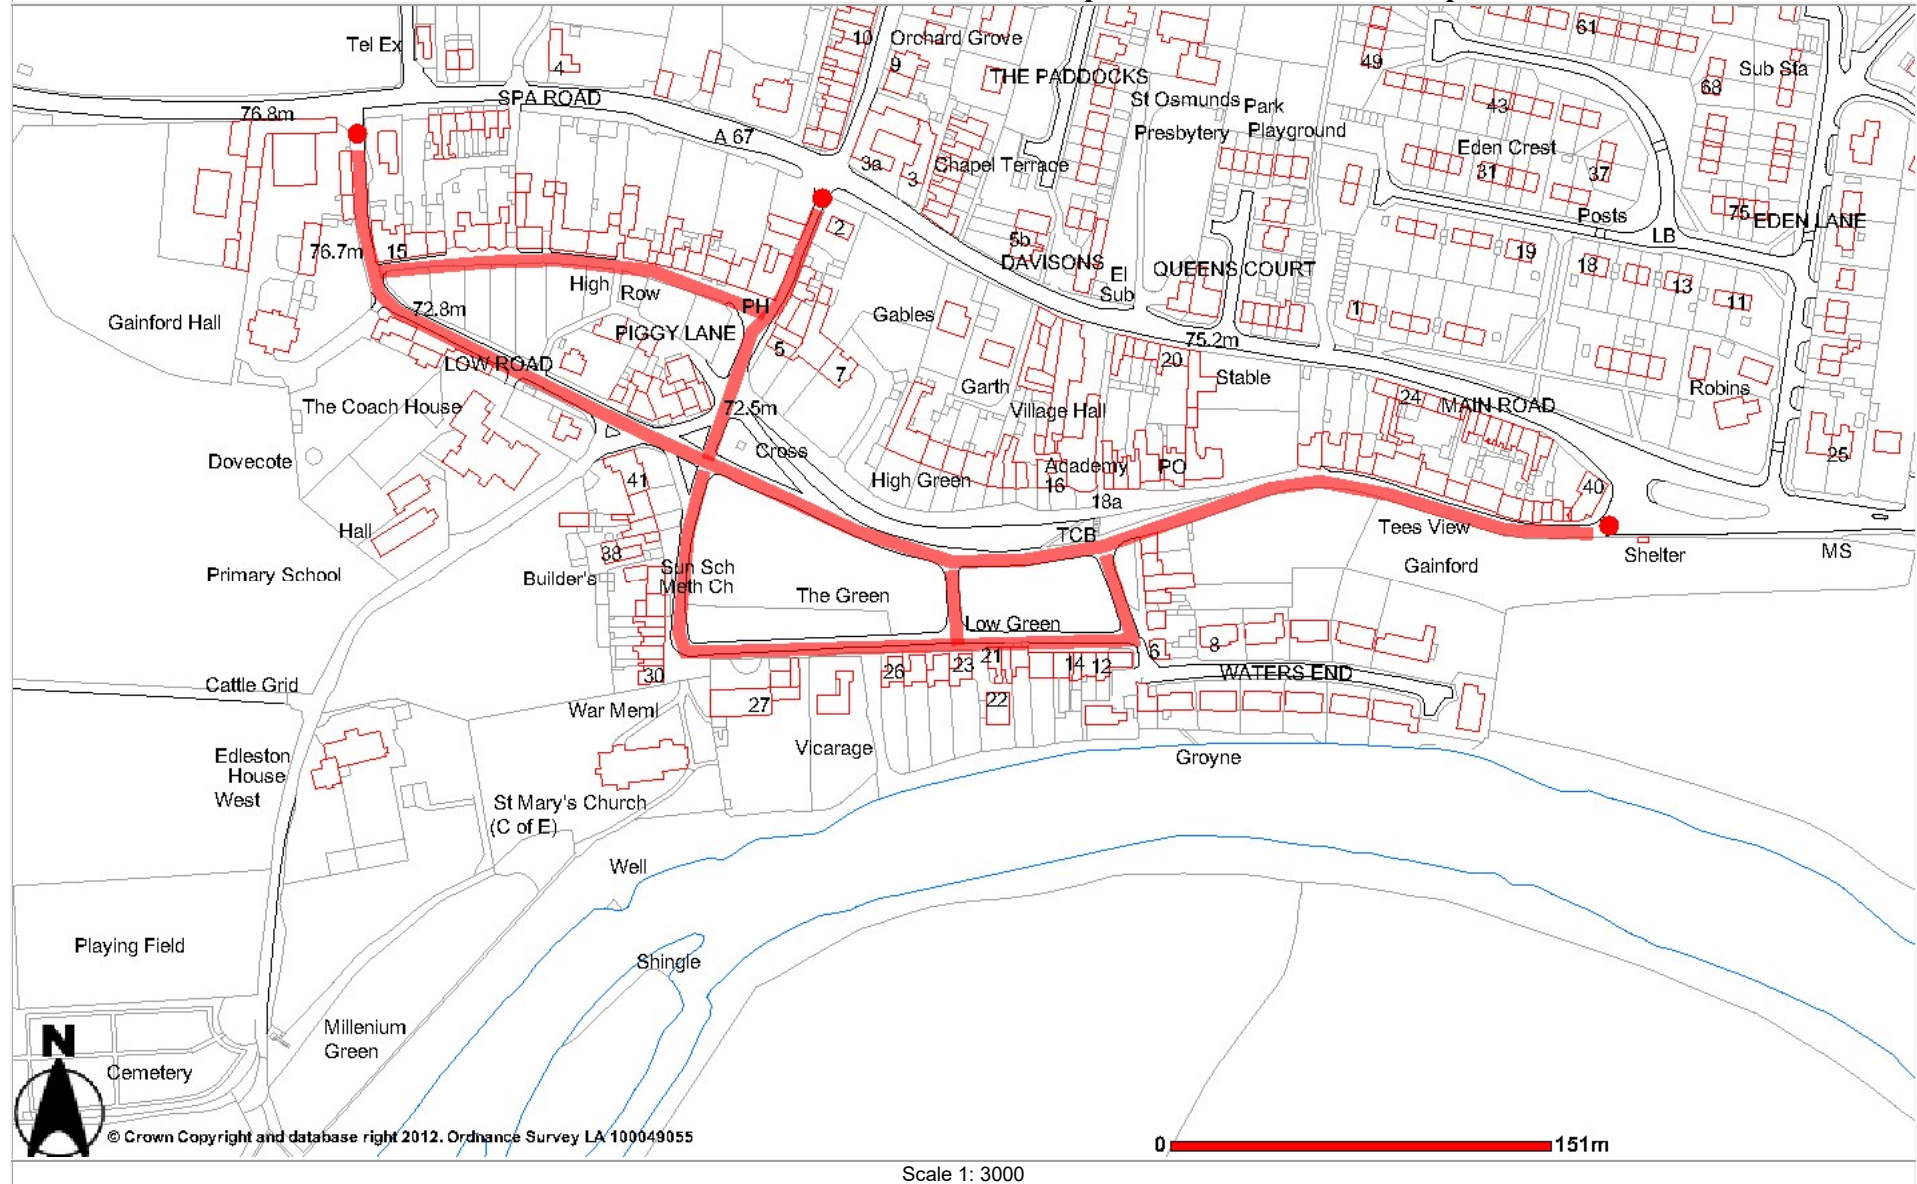

# GAINFORD FIREWORKS DISPLAY - Temp Road Closure Order Map

© Crown Copyright and database right 2012. Ordnance Survey LA 100049055

Scale 1: 3000